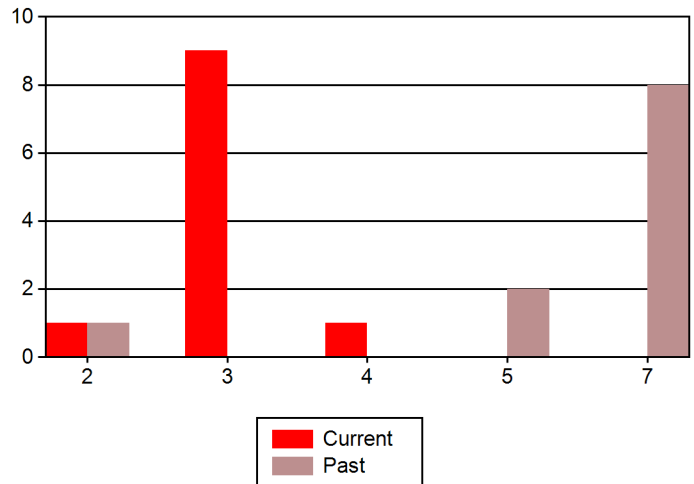

ARREST TOTALS BY MONTH

Note: Crime Counts are incident based, meaning each offense in an incident is counted.
*Theft from auto counts are also included in theft counts.

Note: Arrest Counts are based on charges, meaning each charge in an arrest is counted.