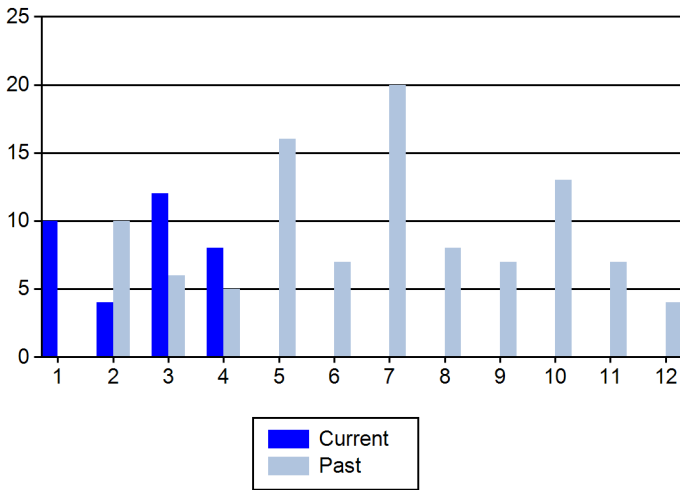

SAYLER PARK NEIGHBORHOOD REPORT

CRIME - PREVIOUS MONTH	Apr 2014	Apr 2013	% Change
Burglary	3	1	200.00 %
Larceny - Theft	4	4	0.00 %
Rape	1	0	Infinity
THEFT FROM AUTO*	1	0	Infinity

ARRESTS - PREVIOUS MONTH	Apr 2014	Apr 2013	% Change
Rape	1	0	Infinity

CRIME - January through April

YEAR TO DATE	2014	2013	% Change
Aggravated Assault	3	0	Infinity
Auto Theft	1	1	0.00 %
Burglary	14	8	75.00 %
Larceny - Theft	13	12	8.33 %
Rape	2	0	Infinity
THEFT FROM AUTO*	1	15	-93.33 %

ARREST - January through April

YEAR TO DATE	2014	2013	% Change
Aggravated Assault	5	0	Infinity
Auto Theft	4	0	Infinity
Burglary	0	1	-100.00 %
Larceny - Theft	1	0	Infinity
Rape	1	0	Infinity

CRIME TOTALS BY MONTH